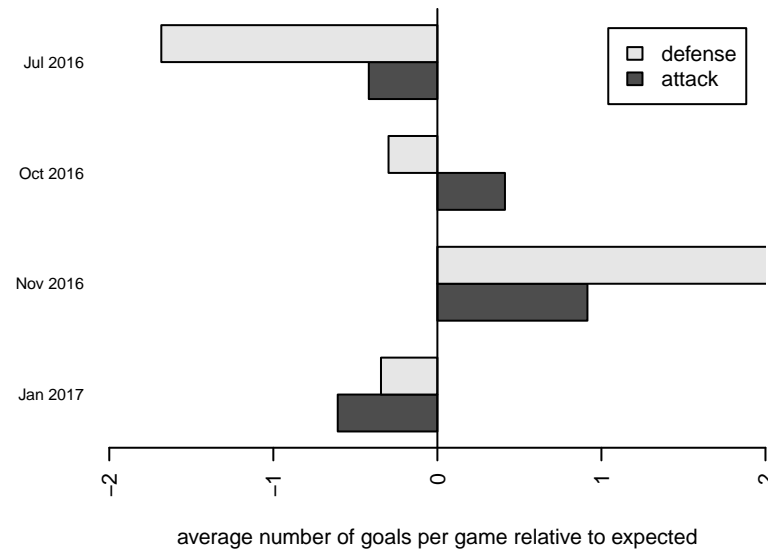

Performance relative to 13 month average