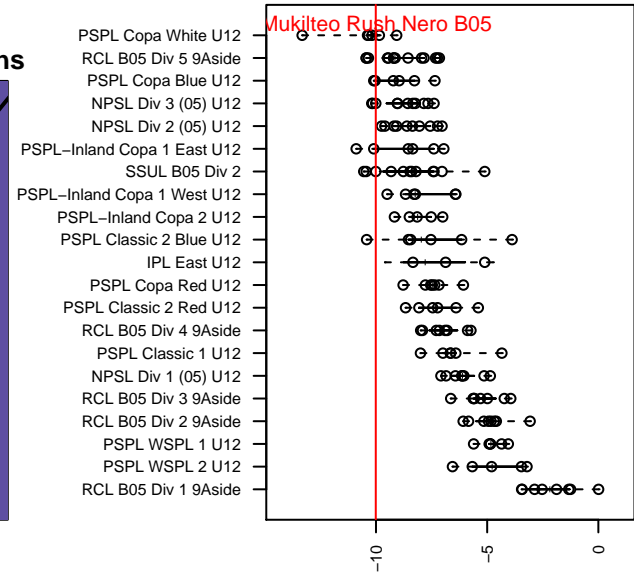

# Mukilteo Rush Nero B05

Mukilteo Youth Soccer Assoc.  
 Mukilteo, WA  
 B05 total strength=290  
 attack=0.17 defense=0.17  
 fall league = NPSL Div 3 (05) U12

alt names used:  
 Rush Select B05 Nero  
 Rush Select B05 B  
 Rush Select B05 Nero B

Venues played:  
 2016 Crossfire Select U12 Bronze  
 2016 NPSL Division 3 (05) U12  
 2016 Founders Cup B05 Div A

**Mukilteo Rush Nero B05**  
 Dots are actual minus expected GF (blue circles) and GA (red triangles).  
 Blue line is smoothed change in attack strength. Red is smoothed change in defense strength.

**attack and defense variance (black dot)  
relative to other teams  
and top 10 in region**

**attack and defense rating  
relative to others at age  
and all opponents in last 13 months**

**Performance relative to 13 month average**