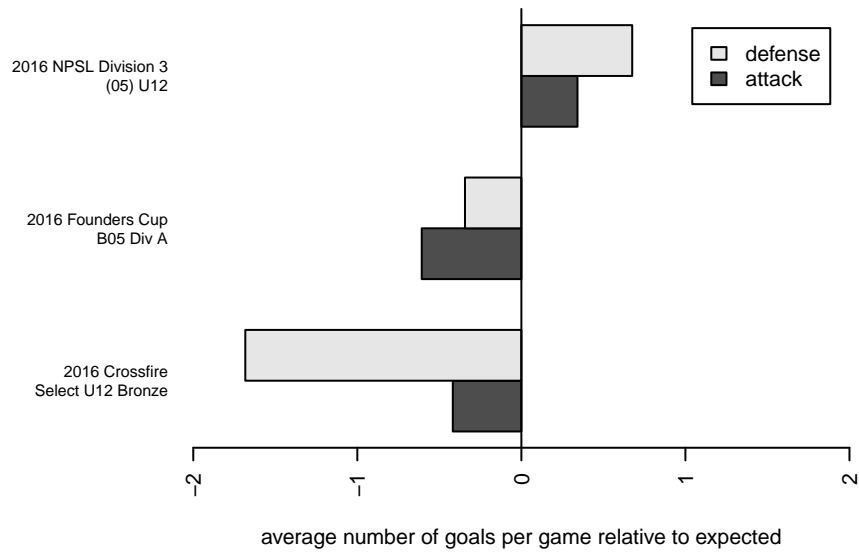

# Mukilteo Rush Nero B05

Mukilteo Youth Soccer Assoc.  
 Mukilteo, WA  
 B05 total strength=290  
 attack=0.17 defense=0.17  
 fall league = NPSL Div 3 (05) U12

alt names used:  
 Rush Select B05 Nero  
 Rush Select B05 B  
 Rush Select B05 Nero B

Venues played:  
 2016 Crossfire Select U12 Bronze  
 2016 NPSL Division 3 (05) U12  
 2016 Founders Cup B05 Div A

**Mukilteo Rush Nero B05**  
 Dots are actual minus expected GF (blue circles) and GA (red triangles).  
 Blue line is smoothed change in attack strength. Red is smoothed change in defense strength.

**attack and defense variance (black dot)  
relative to other teams  
and top 10 in region**

**attack and defense rating  
relative to others at age  
and all opponents in last 13 months**

**Performance relative to 13 month average**