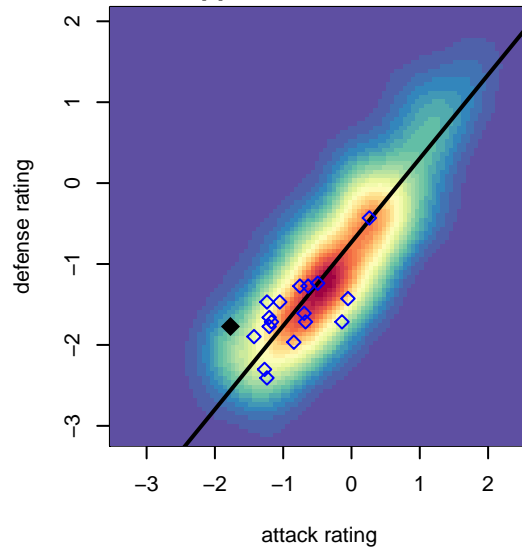

# Mukilteo Rush Nero B05

Mukilteo Youth Soccer Assoc.  
 Mukilteo, WA  
 B05 total strength=290  
 attack=0.17 defense=0.17  
 fall league = NPSL Div 3 (05) U12

alt names used:  
 Rush Select B05 Nero  
 Rush Select B05 B  
 Rush Select B05 Nero B

Venues played:  
 2016 Crossfire Select U12 Bronze  
 2016 NPSL Division 3 (05) U12  
 2016 Founders Cup B05 Div A

**Mukilteo Rush Nero B05**  
 Dots are actual minus expected GF (blue circles) and GA (red triangles).  
 Blue line is smoothed change in attack strength. Red is smoothed change in defense strength.

**attack and defense variance (black dot)  
relative to other teams  
and top 10 in region**

**attack and defense rating  
relative to others at age  
and all opponents in last 13 months**

**Performance relative to 13 month average**