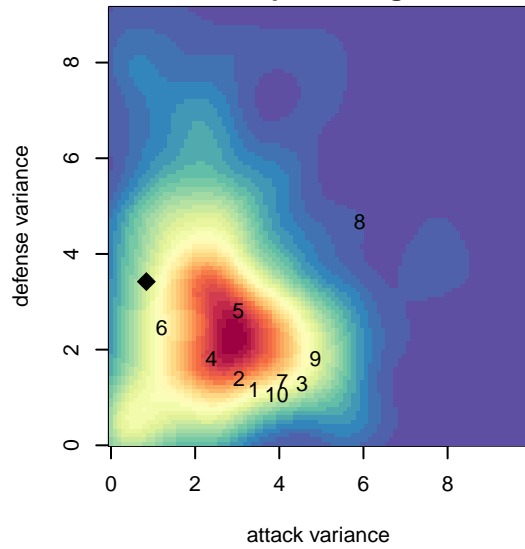

# Mukilteo Rush Nero B05

Mukilteo Youth Soccer Assoc.  
 Mukilteo, WA  
 B05 total strength=290  
 attack=0.17 defense=0.17  
 fall league = NPSL Div 3 (05) U12

alt names used:  
 Rush Select B05 Nero  
 Rush Select B05 B  
 Rush Select B05 Nero B

Venues played:  
 2016 Crossfire Select U12 Bronze  
 2016 NPSL Division 3 (05) U12  
 2016 Founders Cup B05 Div A

**Mukilteo Rush Nero B05**  
 Dots are actual minus expected GF (blue circles) and GA (red triangles).  
 Blue line is smoothed change in attack strength. Red is smoothed change in defense strength.

**attack and defense variance (black dot)  
relative to other teams  
and top 10 in region**

**attack and defense rating  
relative to others at age  
and all opponents in last 13 months**

**Performance relative to 13 month average**